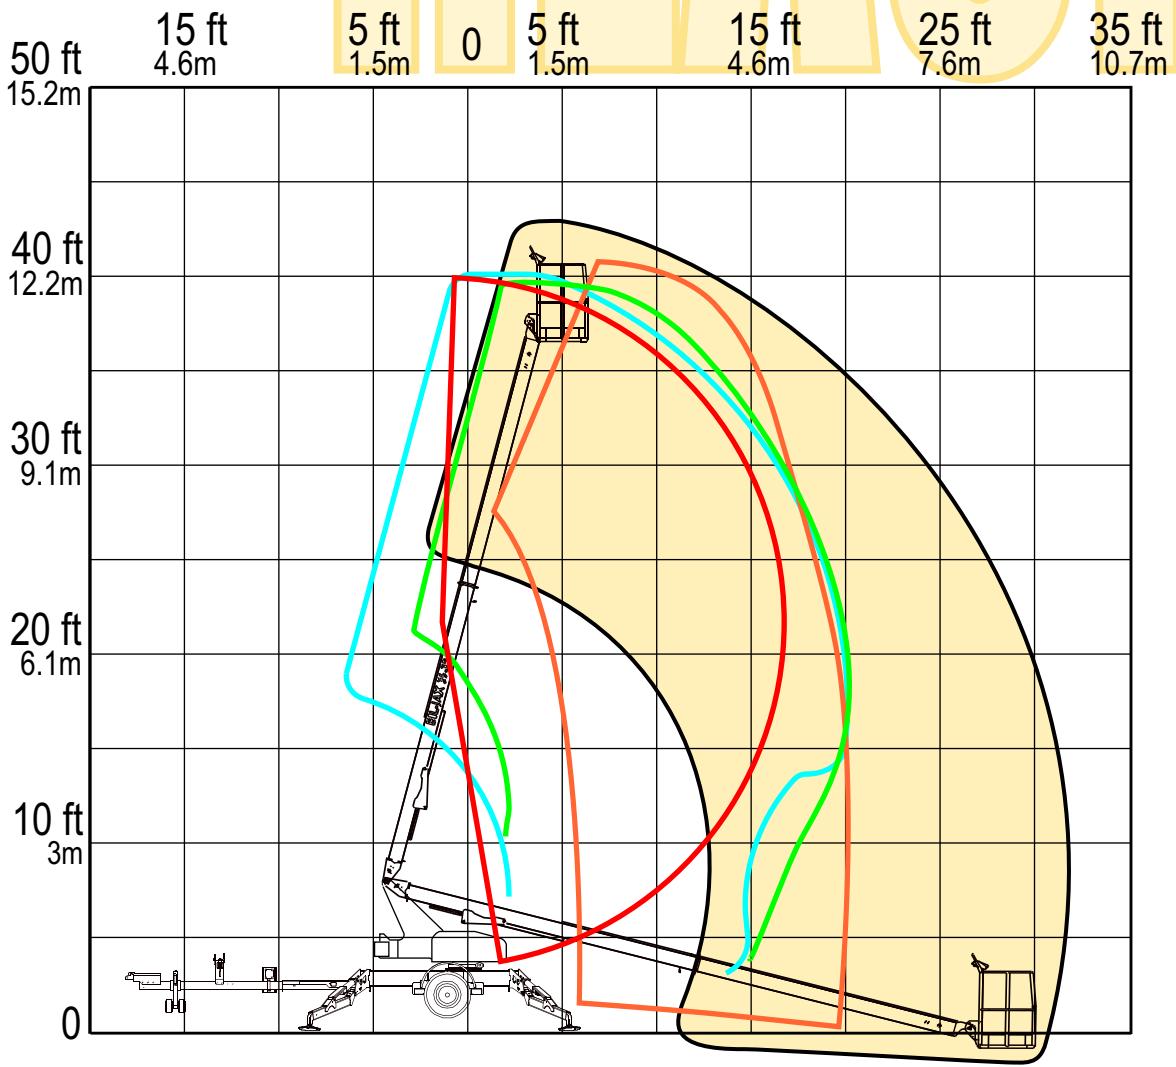

# IT'S ALL WITHIN YOUR REACH...

# REACH

## OUTREACH

(FROM CENTERLINE OF TURNTABLE BEARING)

35 ft models from: